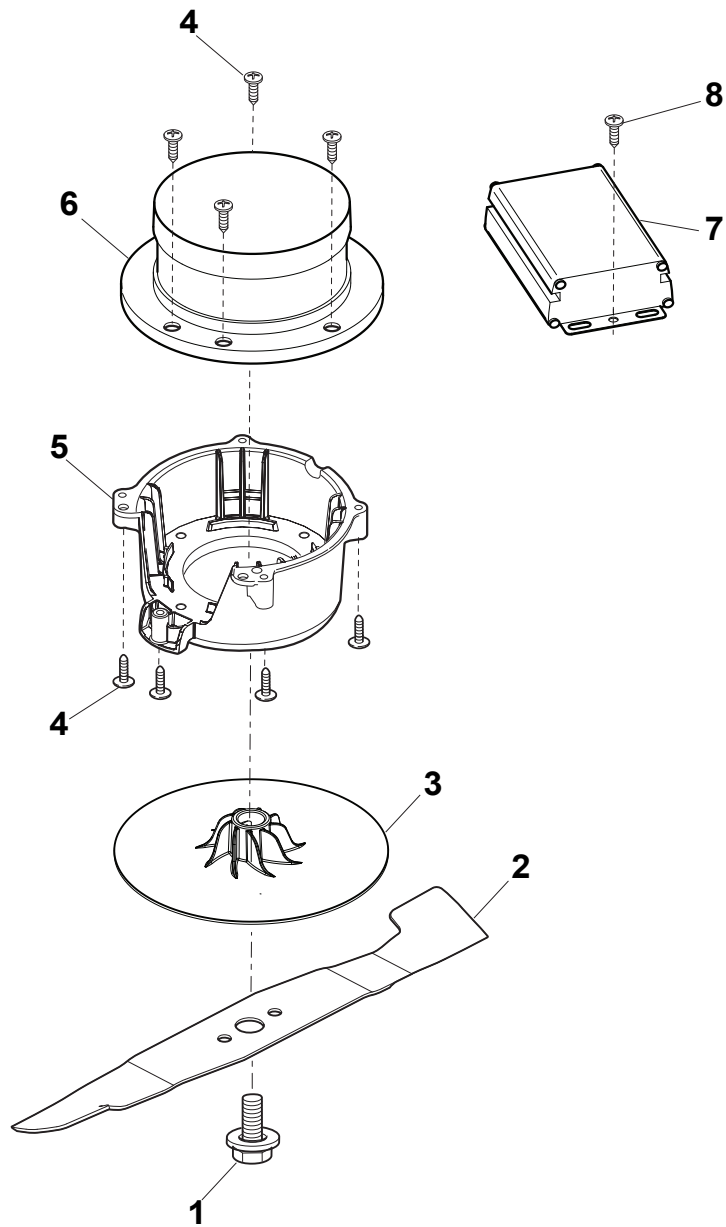

Fig.	Q.ty	Part No	Description	Notes
1	1	322055252/0	Front Plate	
2	1	322055198/0	Red Cover	
2	1	322055223/0	Yellow Cover	
3	10	112728714/0	Screw	
5	1	322393668/0	Handle	
6	1	122450250/0	Spring	
7	1	122512603/0	Pin	
8	1	322600234/0	Stone Guard, Grey	
8	1	322600270/0	Stone Guard, Black	
9	1	322486392/0	Grass-Box, R Lower	
10	1	322486391/0	Grass-Box, L Lower	
11	1	322486358/0	Grass-Box, Upper	Red
11	1	322486360/0	Grass-Box, Upper	Yellow
11	1	322486377/0	Grass-Box, Upper	White
12	1	322393718/0	Handle	
16	1	322140241/0	Mulching Plug	
20	1	322076570/1	Battery Safety Key	
21	1	322545226/0	Plate	
22	1	322055167/0	Cover	
23	1	122450473/0	Spring	
24	1	322600271/0	Stone-Guard Support, Black	
25	1	122450472/0	Spring	
26	1	322524355/0	Pin	
27	1	118210028/0	Safety Key Set	48V

Fig.	Q.ty	Part No	Description	Notes
1	1	322291068/0	Upper Half Handgrip Switch	
2	1	381600540/1	Dead Hand Switch	Battery Plugg
3	1	322291069/0	Lower Half Handgrip Switch	
4	11	112728713/0	Screw	
5	2	381007532/0	Handle, Upper Part	
6	1	122192000/1	Clamp	
7	4	112523050/0	Washer	
8	2	122524352/0	Pin	
9	2	322319519/0	Fixing Lever Handle	
9	2	322319526/0	Fixing Lever Handle	
10	2	122943016/0	Screw	
18	2	118566116/0	Cap	
19	1	381007529/0	Right Handle, Lower Part	
20	1	381007530/0	Left Handle, Lower Part	
21	2	112728450/0	Screw	

WBH Battery plastic Blade

Issue 18 - 2015

Fig.	Q.ty	Part No	Description	Notes
1	1	381004352/1	Screw	
2	1	181004159/0	Blade	
3	1	322465653/0	Hub	
4	8	112728699/0	Screw	
5	1	322207230/0	Flange	
6	1	118563515/0	Engine Battey	
7	1	118206003/0	Controller	
8	1	112728714/0	Screw	
9	1	112508122/0	Washer	