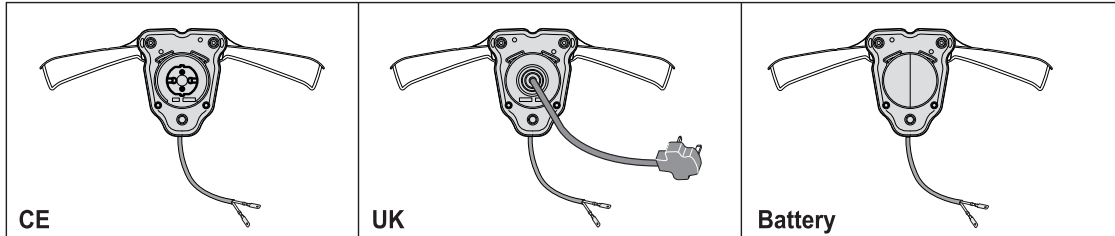

Fig.	Q.ty	Part No	Description	Notes
1	1	322055252/0	Front Plate	
2	1	322055198/0	Red Cover	
2	1	322055223/0	Yellow Cover	
3	10	112728714/0	Screw	
5	1	322393668/0	Handle	
6	1	122450250/0	Spring	
7	1	122512603/0	Pin	
8	1	322600234/0	Stone Guard, Grey	
8	1	322600270/0	Stone Guard, Black	
9	1	322486392/0	Grass-Box, R Lower	
10	1	322486391/0	Grass-Box, L Lower	
11	1	322486358/0	Grass-Box, Upper	Red
11	1	322486360/0	Grass-Box, Upper	Yellow
11	1	322486377/0	Grass-Box, Upper	White
12	1	322393718/0	Handle	
16	1	322140241/0	Mulching Plug	
20	1	322076570/1	Battery Safety Key	
21	1	322545226/0	Plate	
22	1	322055167/0	Cover	
23	1	122450473/0	Spring	
24	1	322600271/0	Stone-Guard Support, Black	
25	1	122450472/0	Spring	
26	1	322524355/0	Pin	
27	1	118210028/0	Safety Key Set	48V

Fig.	Q.ty	Part No	Description	Notes
1	1	322291068/0	Upper Half Handgrip Switch	
2	1	381600540/1	Dead Hand Switch	Battery Plugg
3	1	322291069/0	Lower Half Handgrip Switch	
4	11	112728713/0	Screw	
5	2	381007532/0	Handle, Upper Part	
6	1	122192000/1	Clamp	
7	4	112523050/0	Washer	
8	2	122524352/0	Pin	
9	2	322319519/0	Fixing Lever Handle	
9	2	322319526/0	Fixing Lever Handle	
10	2	122943016/0	Screw	
18	2	118566116/0	Cap	
19	1	381007529/0	Right Handle, Lower Part	
20	1	381007530/0	Left Handle, Lower Part	
21	2	112728450/0	Screw	