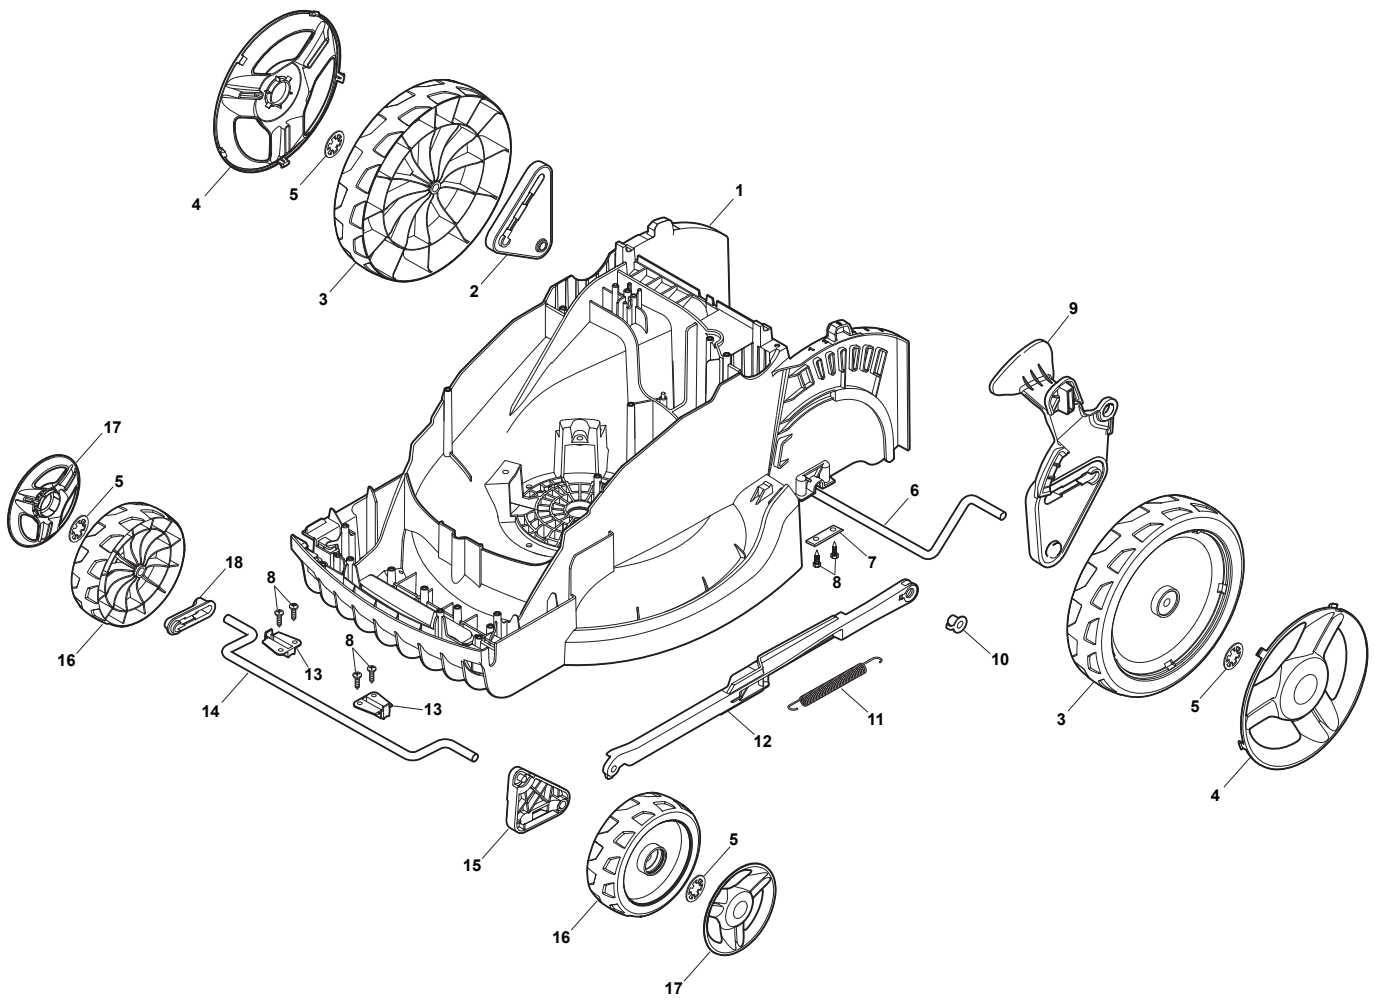

THIS INFORMATION IS NOT INTENDED FOR SALE OR RESALE, AND THIS NOTICE MUST REMAIN ON ALL COPIES.

Fig.	Q.ty	Part No	Description	Notes
1	1	322066782/0	Deck STIGA Grey	
2	1	322785448/0	Support, Wheel	
3	2	322686107/0	Wheel	
4	2	322110730/0	Hub Cap Yellow	
4	2	322110729/0	Hub Cap Grey	
4	2	322110720/0	Hub Cap White	
5	4	112604903/0	Washer	
6	1	122033422/0	Axle, Wheels	
7	2	322545142/0	Plate	
8	8	112728714/0	Screw	
9	1	322785427/0	Lever, Height Adjustment	Grey
9	1	322785430/0	Lever, Height Adjustment	Yellow
9	1	322785444/0	Lever, Height Adjustment	Grey NCS 8000 N
10	1	322524354/0	Pin	
11	1	122450425/0	Spring	
12	1	322869689/0	Rod, Height Adjustment	
13	2	322785415/0	Plate	
14	1	122033422/0	Axle, Wheels	
15	1	322785437/0	Support, Wheel	
16	2	322686106/0	Wheel	
17	2	322110683/0	Hub Cap Grey	
17	2	322110690/0	Hub Cap White	
17	2	322110699/0	Hub Cap Yellow	
18	1	322785447/0	Support, Wheel	

Fig.	Q.ty	Part No	Description	Notes
1	1	322066782/0	Deck STIGA Grey	
2	1	322785448/0	Support, Wheel	
12	1	322869689/0	Rod, Height Adjustment	
15	1	322785437/0	Support, Wheel	
18	1	322785447/0	Support, Wheel	
3	2	322686107/0	Wheel	
4	2	322110721/0	Hub Cap White	
5	4	112604903/0	Washer	
6	1	122033422/0	Axle, Wheels	
7	2	322545142/0	Plate	
8	8	112728714/0	Screw	
9	1	322785427/0	Lever, Height Adjustment	Grey
9	1	322785430/0	Lever, Height Adjustment	Yellow
9	1	322785444/0	Lever, Height Adjustment	Grey NCS 8000 N
10	1	322524354/0	Pin	
11	1	122450425/0	Spring	
13	2	322785415/0	Plate	
14	1	122033422/0	Axle, Wheels	
16	2	322686106/0	Wheel	
17	2	322110685/0	Hub Cap Grey	