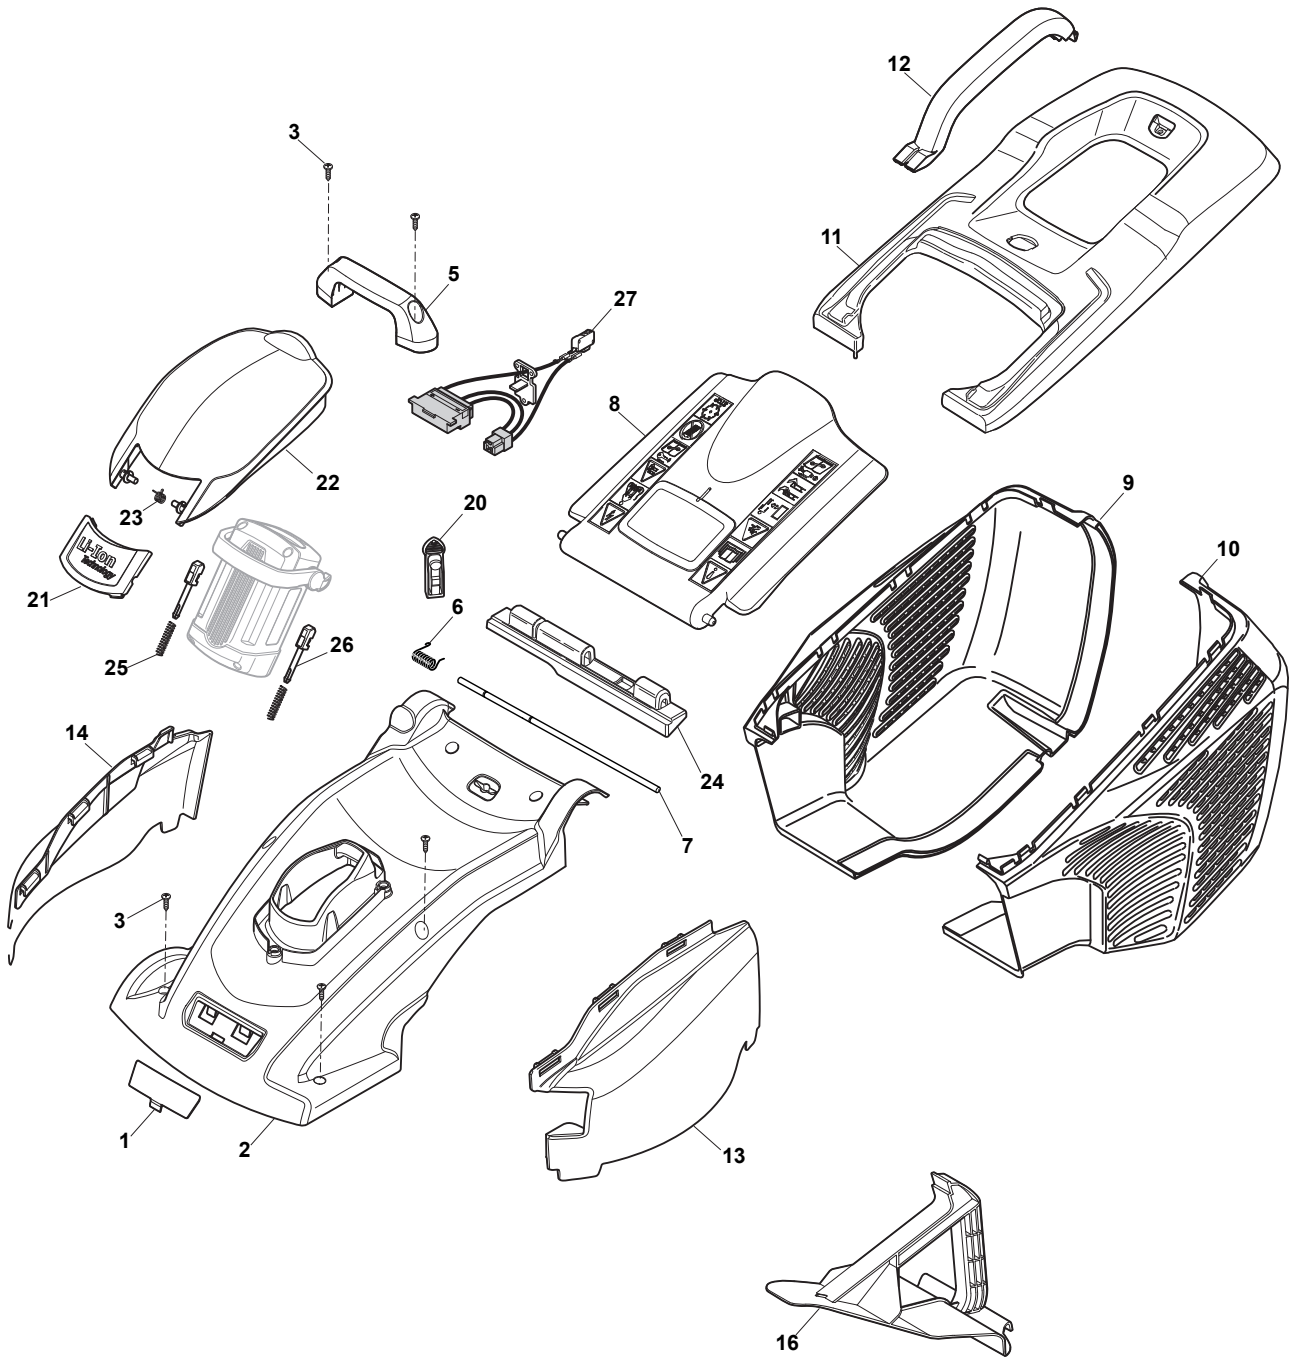

THIS INFORMATION IS NOT INTENDED FOR SALE OR RESALE, AND THIS NOTICE MUST REMAIN ON ALL COPIES.

Fig.	Q.ty	Part No	Description	Notes
1	1	322066782/0	Deck STIGA Grey	
2	1	322785448/0	Support, Wheel	
3	2	322686107/0	Wheel	
4	2	322110730/0	Hub Cap Yellow	
4	2	322110729/0	Hub Cap Grey	
4	2	322110720/0	Hub Cap White	
5	4	112604903/0	Washer	
6	1	122033422/0	Axle, Wheels	
7	2	322545142/0	Plate	
8	8	112728714/0	Screw	
9	1	322785427/0	Lever, Height Adjustment	Grey
9	1	322785430/0	Lever, Height Adjustment	Yellow
9	1	322785444/0	Lever, Height Adjustment	Grey NCS 8000 N
10	1	322524354/0	Pin	
11	1	122450425/0	Spring	
12	1	322869689/0	Rod, Height Adjustment	
13	2	322785415/0	Plate	
14	1	122033422/0	Axle, Wheels	
15	1	322785437/0	Support, Wheel	
16	2	322686106/0	Wheel	
17	2	322110683/0	Hub Cap Grey	
17	2	322110690/0	Hub Cap White	
17	2	322110699/0	Hub Cap Yellow	
18	1	322785447/0	Support, Wheel	

Fig.	Q.ty	Part No	Description	Notes
1	1	322066782/0	Deck STIGA Grey	
2	1	322785448/0	Support, Wheel	
12	1	322869689/0	Rod, Height Adjustment	
15	1	322785437/0	Support, Wheel	
18	1	322785447/0	Support, Wheel	
3	2	322686107/0	Wheel	
4	2	322110721/0	Hub Cap White	
5	4	112604903/0	Washer	
6	1	122033422/0	Axle, Wheels	
7	2	322545142/0	Plate	
8	8	112728714/0	Screw	
9	1	322785427/0	Lever, Height Adjustment	Grey
9	1	322785430/0	Lever, Height Adjustment	Yellow
9	1	322785444/0	Lever, Height Adjustment	Grey NCS 8000 N
10	1	322524354/0	Pin	
11	1	122450425/0	Spring	
13	2	322785415/0	Plate	
14	1	122033422/0	Axle, Wheels	
16	2	322686106/0	Wheel	
17	2	322110685/0	Hub Cap Grey	