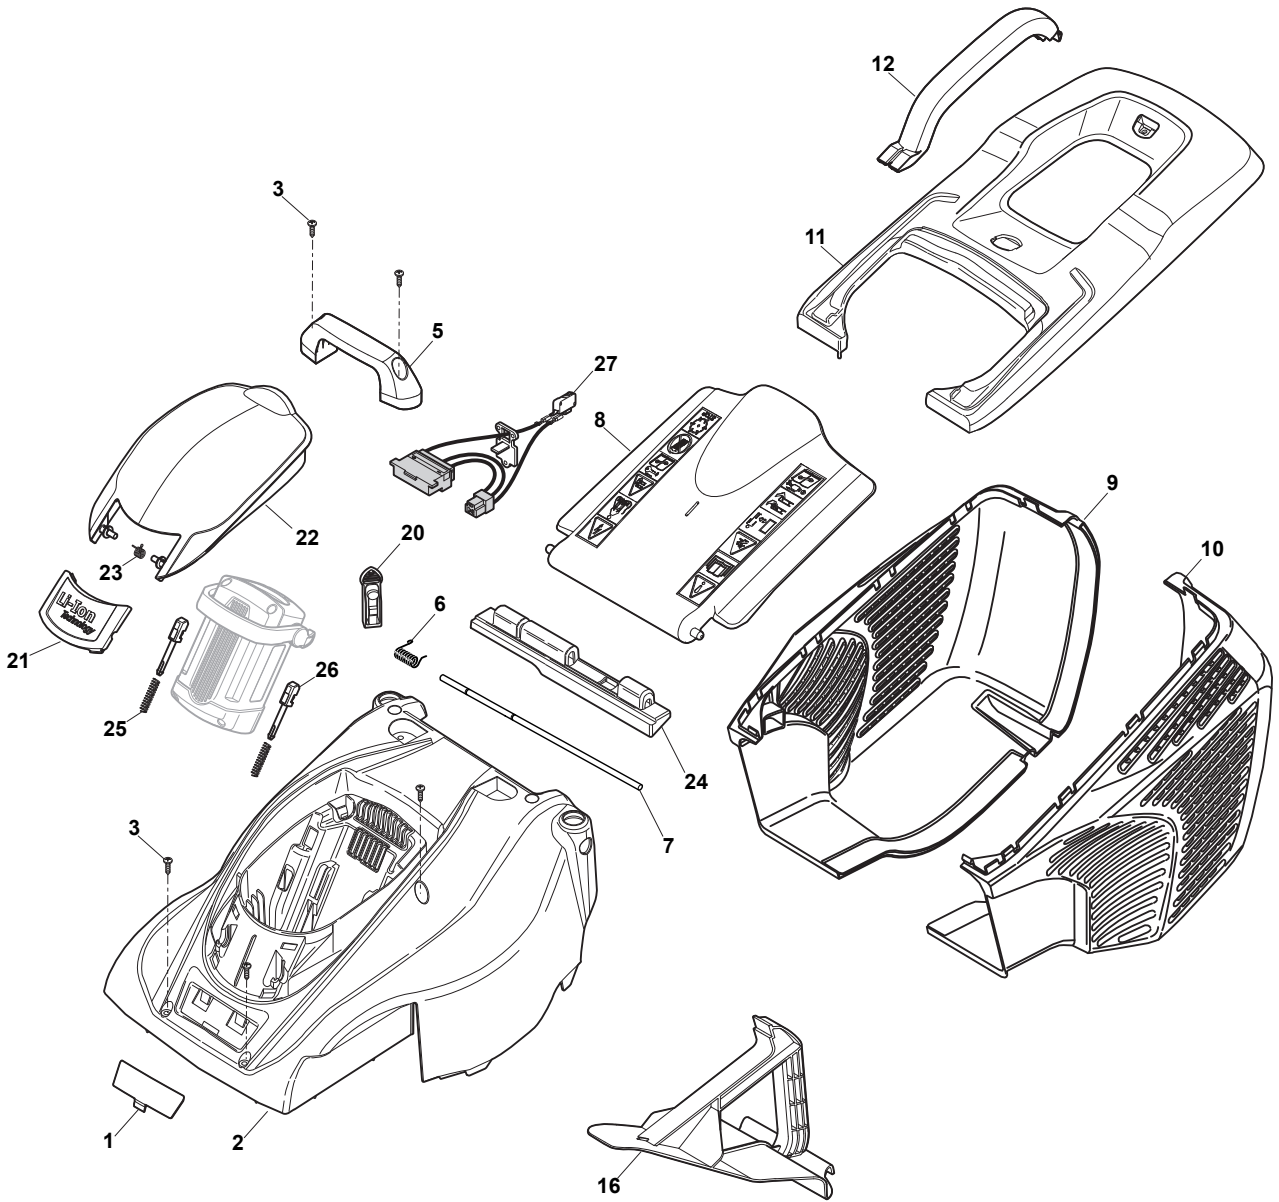

Fig.	Q.ty	Part No	Description	Notes
1	1	322066782/0	Deck STIGA Grey	
2	1	322785448/0	Support, Wheel	
12	1	322869689/0	Rod, Height Adjustment	
15	1	322785437/0	Support, Wheel	
18	1	322785447/0	Support, Wheel	
3	2	322686107/0	Wheel	
4	2	322110721/0	Hub Cap White	
5	4	112604903/0	Washer	
6	1	122033422/0	Axle, Wheels	
7	2	322545142/0	Plate	
8	8	112728714/0	Screw	
9	1	322785427/0	Lever, Height Adjustment	Grey
9	1	322785430/0	Lever, Height Adjustment	Yellow
9	1	322785444/0	Lever, Height Adjustment	Grey NCS 8000 N
10	1	322524354/0	Pin	
11	1	122450425/0	Spring	
13	2	322785415/0	Plate	
14	1	122033422/0	Axle, Wheels	
16	2	322686106/0	Wheel	
17	2	322110685/0	Hub Cap Grey	

Fig.	Q.ty	Part No	Description	Notes
1	1	322055252/0	Front Plate	Grey
1	1	322055178/0A	Front Plate	Black
2	1	322055526/0	White Cover	
2	1	322055529/0	Yellow Cover	
2	1	322055534/0	Red Cover	
3	10	112728714/0	Screw	
5	1	322393719/0	Handle	
6	1	122450250/0	Spring	
7	1	122512603/0	Pin	
8	1	322600286/0	Stone Guard, Grey	
9	1	322486392/0	Grass-Box, R Lower	
10	1	322486391/0	Grass-Box, L Lower	
11	1	322486360/0	Grass-Box, Upper	Yellow
11	1	322486358/0	Grass-Box, Upper	Red
11	1	322486377/0	Grass-Box, Upper	White
12	1	322393718/0	Handle	
13	1	322109897/0	Right Side Cover	Grey
13	1	322109944/0	Right Side Cover	Red
14	1	322109898/0	Left Side Cover	Grey
14	1	322109945/0	Left Side Cover	Red
16	1	322140241/0	Mulching Plug	
20	1	322076570/1	Battery Safety Key	
21	1	322545226/0	Plate	
22	1	322055165/0	Cover	
23	1	122450473/0	Spring	
24	1	322600271/0	Stone-Guard Support, Black	
25	1	122450472/0	Spring	
26	1	322524355/0	Pin	
27	1	118210028/0	Safety Key Set	48V