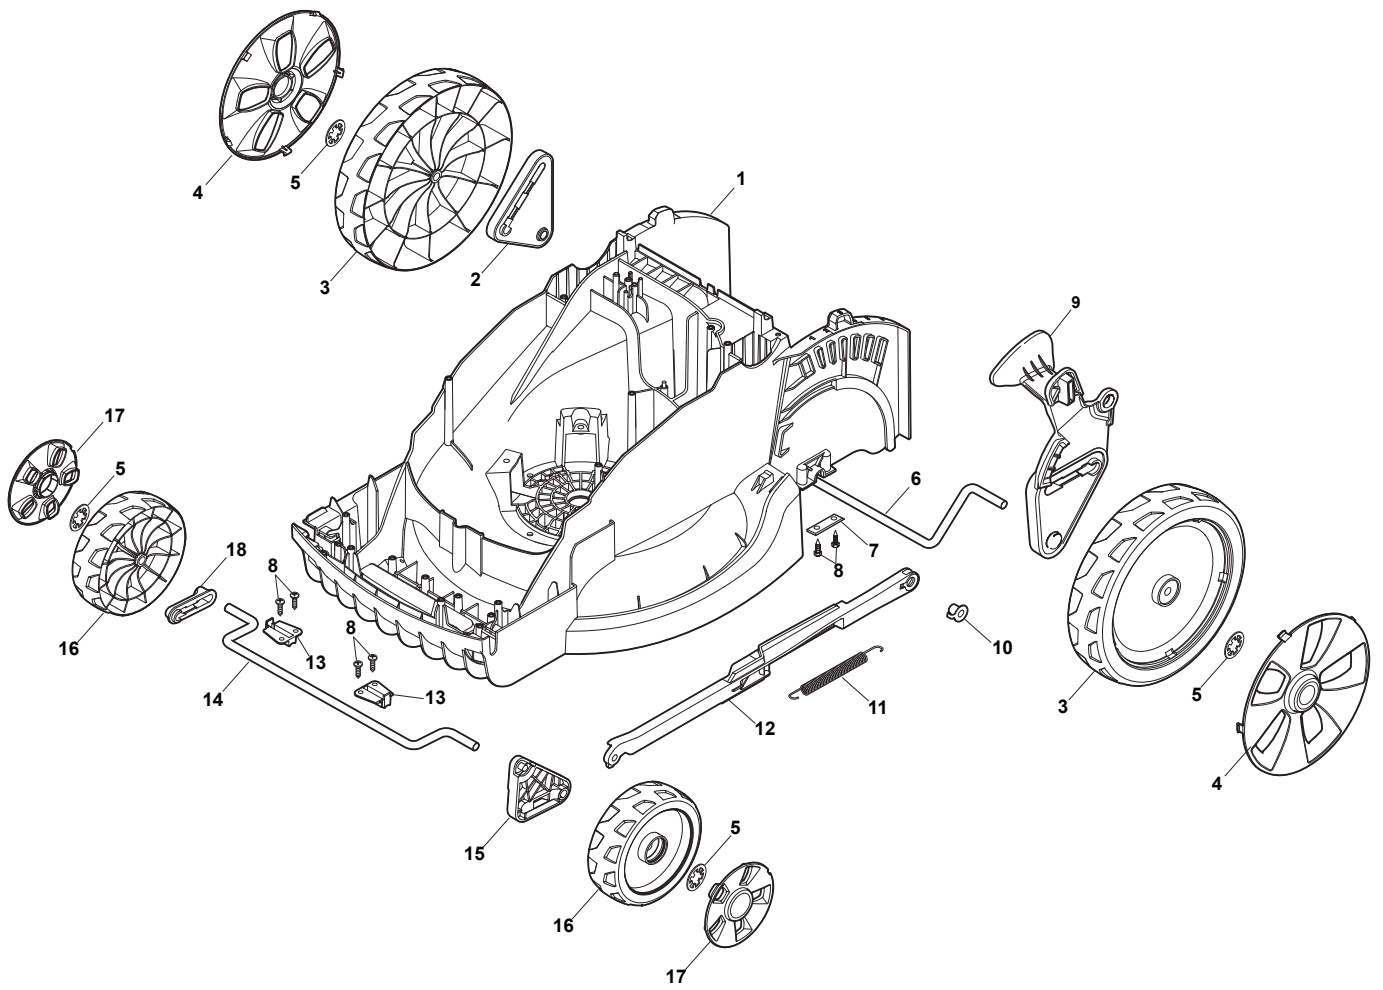

THIS INFORMATION IS NOT INTENDED FOR SALE OR RESALE, AND THIS NOTICE MUST REMAIN ON ALL COPIES.

Fig.	Q.ty	Part No	Description	Notes
1	1	322066782/0	Deck STIGA Grey	
2	1	322785448/0	Support, Wheel	
3	2	322686107/0	Wheel	
4	2	322110730/0	Hub Cap Yellow	
4	2	322110729/0	Hub Cap Grey	
4	2	322110720/0	Hub Cap White	
5	4	112604903/0	Washer	
6	1	122033422/0	Axle, Wheels	
7	2	322545142/0	Plate	
8	8	112728714/0	Screw	
9	1	322785427/0	Lever, Height Adjustment	Grey
9	1	322785430/0	Lever, Height Adjustment	Yellow
9	1	322785444/0	Lever, Height Adjustment	Grey NCS 8000 N
10	1	322524354/0	Pin	
11	1	122450425/0	Spring	
12	1	322869689/0	Rod, Height Adjustment	
13	2	322785415/0	Plate	
14	1	122033422/0	Axle, Wheels	
15	1	322785437/0	Support, Wheel	
16	2	322686106/0	Wheel	
17	2	322110683/0	Hub Cap Grey	
17	2	322110690/0	Hub Cap White	
17	2	322110699/0	Hub Cap Yellow	
18	1	322785447/0	Support, Wheel	

Fig.	Q.ty	Part No	Description	Notes
1	1	322066782/0	Deck STIGA Grey	
2	1	322785448/0	Support, Wheel	
12	1	322869689/0	Rod, Height Adjustment	
15	1	322785437/0	Support, Wheel	
18	1	322785447/0	Support, Wheel	
3	2	322686107/0	Wheel	
4	2	322110721/0	Hub Cap White	
5	4	112604903/0	Washer	
6	1	122033422/0	Axle, Wheels	
7	2	322545142/0	Plate	
8	8	112728714/0	Screw	
9	1	322785427/0	Lever, Height Adjustment	Grey
9	1	322785430/0	Lever, Height Adjustment	Yellow
9	1	322785444/0	Lever, Height Adjustment	Grey NCS 8000 N
10	1	322524354/0	Pin	
11	1	122450425/0	Spring	
13	2	322785415/0	Plate	
14	1	122033422/0	Axle, Wheels	
16	2	322686106/0	Wheel	
17	2	322110685/0	Hub Cap Grey	