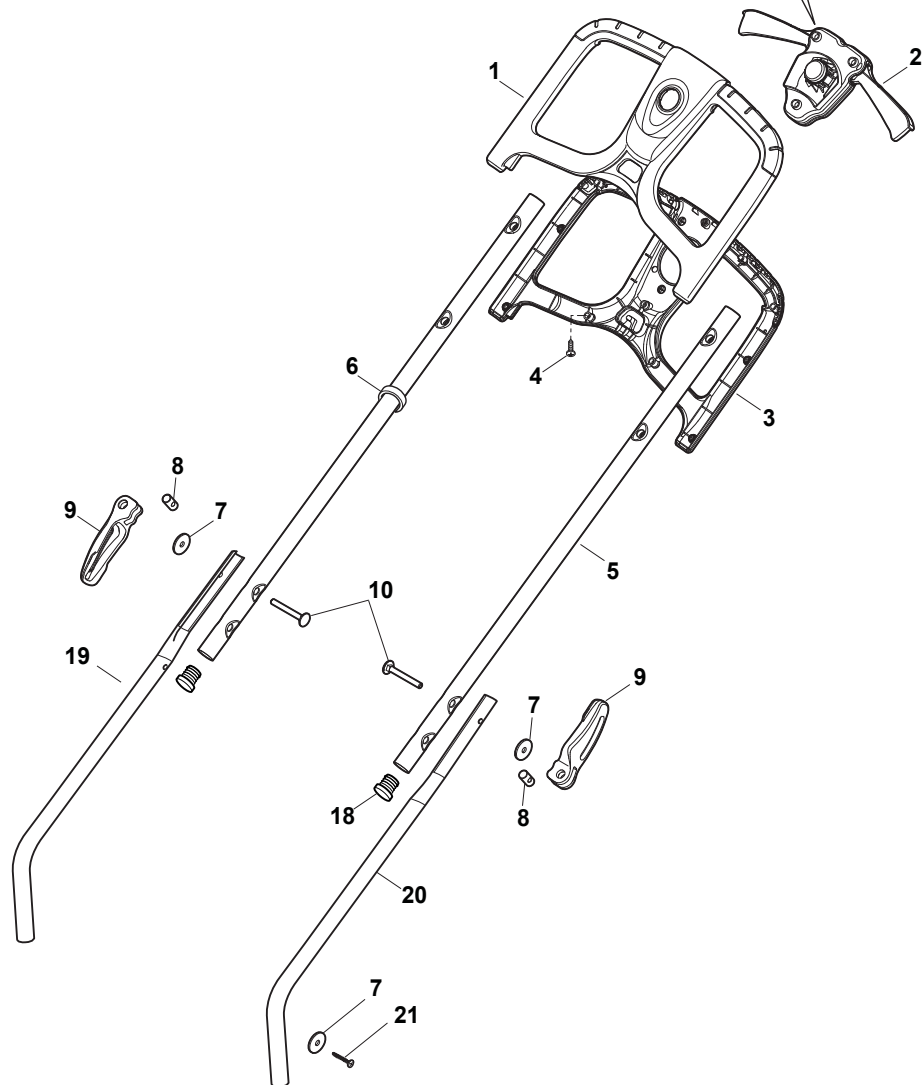

Fig.	Q.ty	Part No	Description	Notes
1	1	322066782/0	Deck STIGA Grey	
2	1	322785448/0	Support, Wheel	
12	1	322869689/0	Rod, Height Adjustment	
15	1	322785437/0	Support, Wheel	
18	1	322785447/0	Support, Wheel	
3	2	322686107/0	Wheel	
4	2	322110721/0	Hub Cap White	
5	4	112604903/0	Washer	
6	1	122033422/0	Axle, Wheels	
7	2	322545142/0	Plate	
8	8	112728714/0	Screw	
9	1	322785427/0	Lever, Height Adjustment	Grey
9	1	322785430/0	Lever, Height Adjustment	Yellow
9	1	322785444/0	Lever, Height Adjustment	Grey NCS 8000 N
10	1	322524354/0	Pin	
11	1	122450425/0	Spring	
13	2	322785415/0	Plate	
14	1	122033422/0	Axle, Wheels	
16	2	322686106/0	Wheel	
17	2	322110685/0	Hub Cap Grey	

Fig.	Q.ty	Part No	Description	Notes
1	1	322055252/0	Front Plate	
2	1	322055198/0	Red Cover	
2	1	322055223/0	Yellow Cover	
3	10	112728714/0	Screw	
5	1	322393668/0	Handle	
6	1	122450250/0	Spring	
7	1	122512603/0	Pin	
8	1	322600234/0	Stone Guard, Grey	
8	1	322600270/0	Stone Guard, Black	
9	1	322486392/0	Grass-Box, R Lower	
10	1	322486391/0	Grass-Box, L Lower	
11	1	322486358/0	Grass-Box, Upper	Red
11	1	322486360/0	Grass-Box, Upper	Yellow
11	1	322486377/0	Grass-Box, Upper	White
12	1	322393718/0	Handle	
16	1	322140241/0	Mulching Plug	
20	1	322076570/1	Battery Safety Key	
21	1	322545226/0	Plate	
22	1	322055167/0	Cover	
23	1	122450473/0	Spring	
24	1	322600271/0	Stone-Guard Support, Black	
25	1	122450472/0	Spring	
26	1	322524355/0	Pin	
27	1	118210028/0	Safety Key Set	48V

Fig.	Q.ty	Part No	Description	Notes
1	1	322291068/0	Upper Half Handgrip Switch	
2	1	381600540/1	Dead Hand Switch	Battery Plugg
3	1	322291069/0	Lower Half Handgrip Switch	
4	11	112728713/0	Screw	
5	2	381007532/0	Handle, Upper Part	
6	1	122192000/1	Clamp	
7	4	112523050/0	Washer	
8	2	122524352/0	Pin	
9	2	322319519/0	Fixing Lever Handle	
9	2	322319526/0	Fixing Lever Handle	
10	2	122943016/0	Screw	
18	2	118566116/0	Cap	
19	1	381007529/0	Right Handle, Lower Part	
20	1	381007530/0	Left Handle, Lower Part	
21	2	112728450/0	Screw	